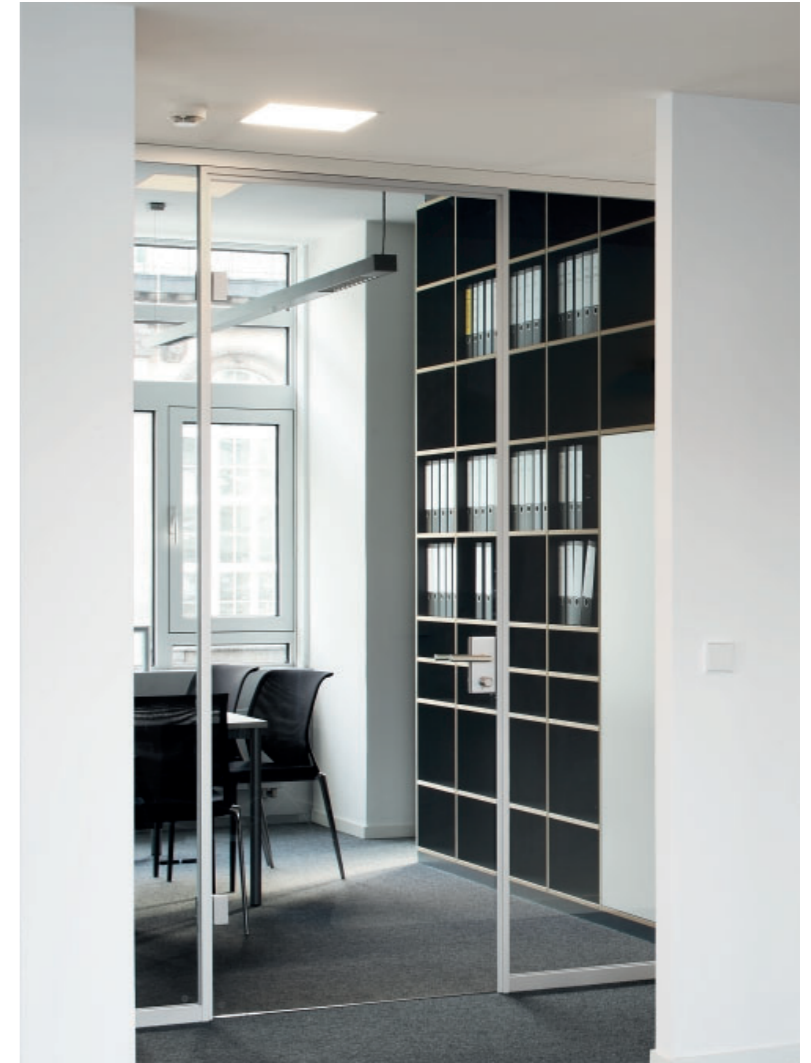

# Projectdocumentation

Ernst-Reuter-Platz, Berlin System 3400  
 Architecture: Seidel Seremet Architects, Berlin

Client: CB.e Clausecker | Bingel. Ereignisse AG, Agentur für Kommunikation  
 Photography: Stefan Meyer

## Coloreds Accents

The offices of communications agency CB.e are located in the former German headquarters of IBM on Ernst-Reuter-Platz – an office block designed by Rolf Gutbrod, Hermann Kiess and Bernhard Binder in 1961 which was a pioneering administrative building in its original state, and is now a protected monument. CB.e is the first tenant opting to rent offices in this listed building following its partial modernization. The concept and design stem largely from the project owner, CB.e. Shelving walls in combination with the frameless 3400 glass partition wall system form the basic structuring elements of the rooms. These create numerous and diverse perspectives and visual links while at the same time providing necessary scope for privacy and for storage space.